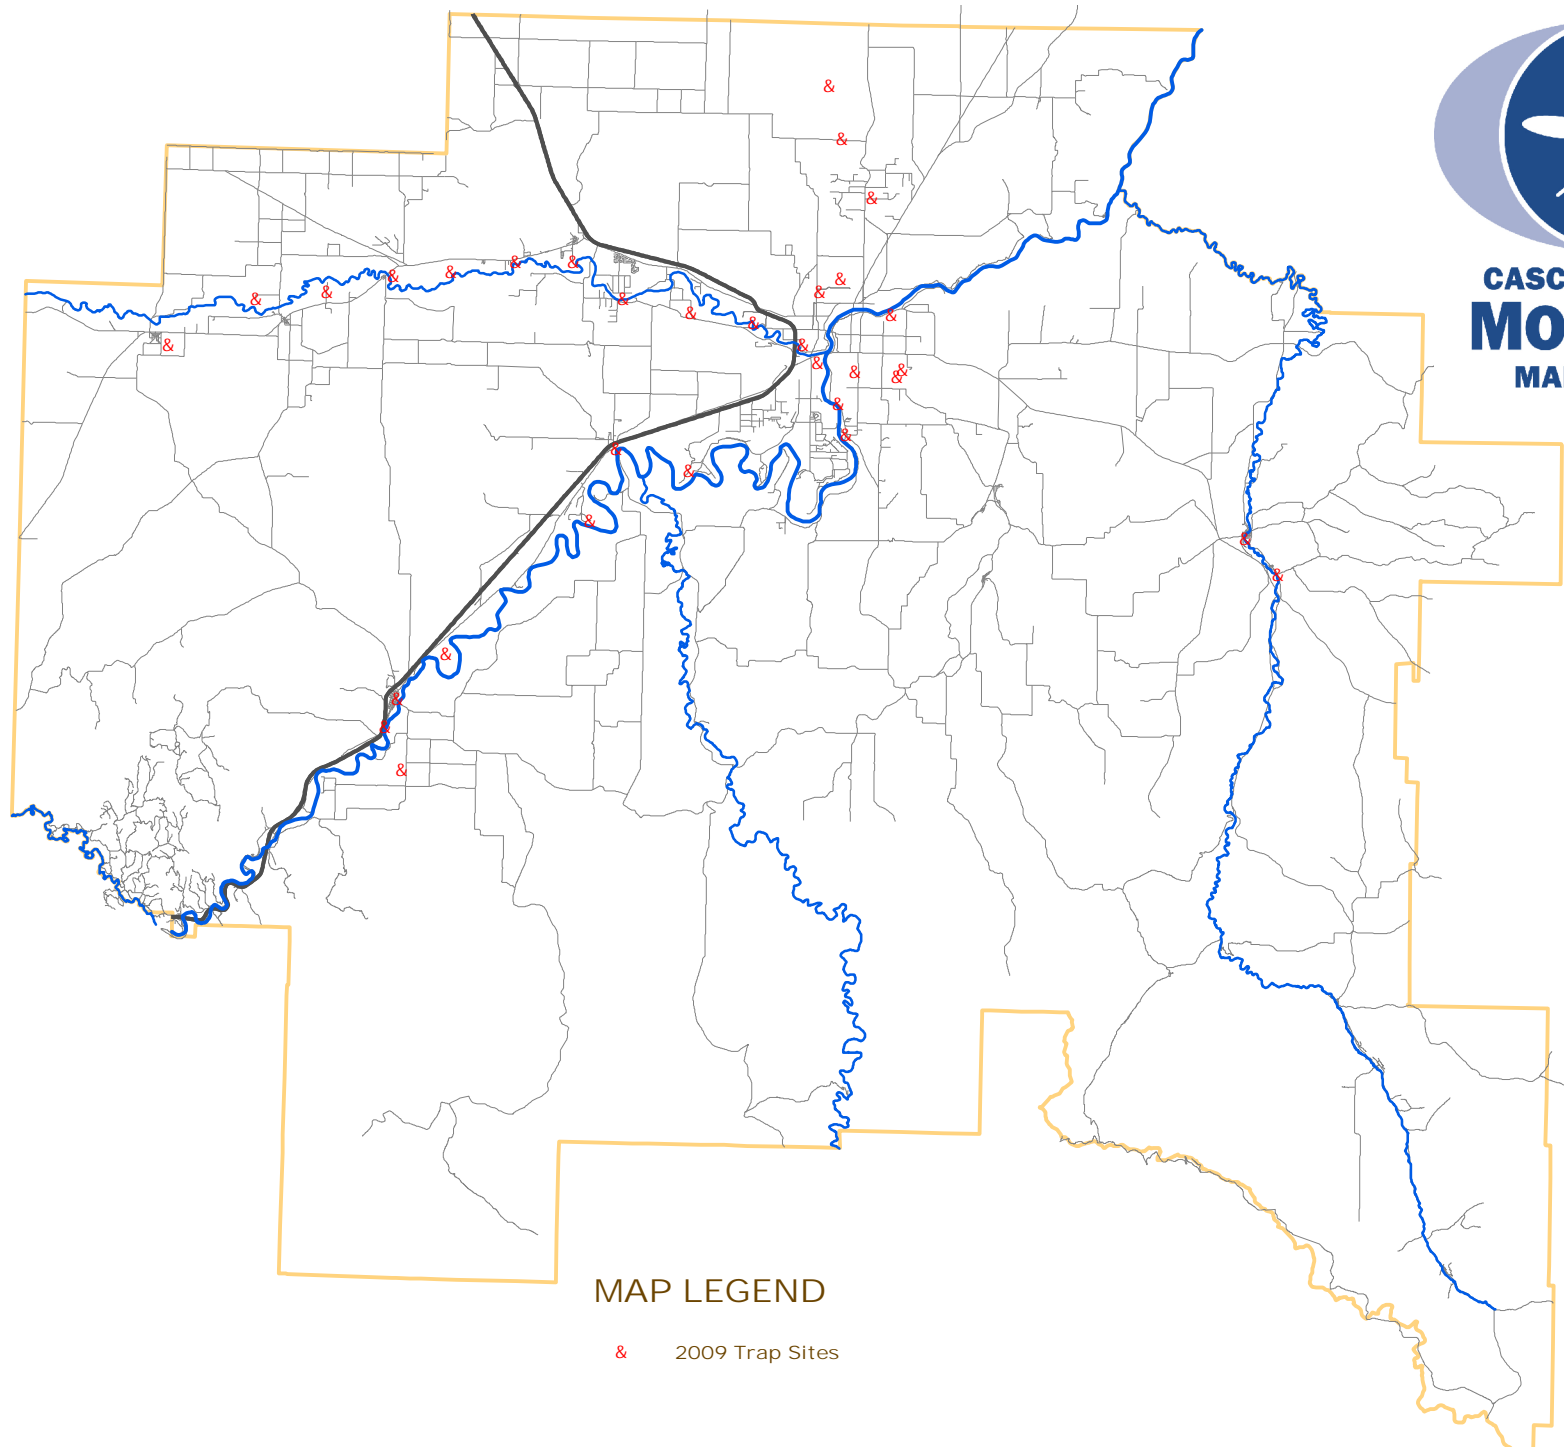

**CASCADE COUNTY**  
**MOSQUITO**  
**MANAGEMENT**

**MAP LEGEND**

& 2009 Trap Sites